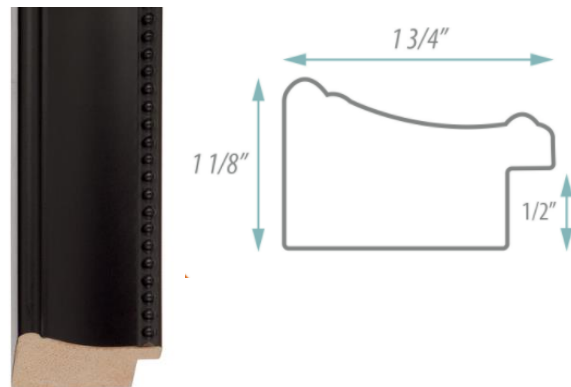

#### FEATURES:

- ONE 21X36" HIGH RESOLUTION SILVER PLATE GLASS MIRROR SIZE W/ DECORATIVE FRAME.
- "WALL HUGGER" HANGER FOR MOUNTING INCLUDED.
- STANDARD MOUNTING STYLE IS VERTICAL. FOR HORIZONTAL, PLEASE SPECIFY WHEN ORDERING.
- PACKED IN FOUR WALL (FOLDED DOUBLE WALL) CORRUGATION.
- STYLE: MODERN
- COLOR: BLACK
- FINISH: MATTE

#### MIRROR FINISHES:

- FLAT POLISHED EDGE
- BEVELED EDGE

**OVERALL SIZE DIMENSION: 24 1/2" WIDE X 39 1/2" HIGH X 1 1/8" DEEP**